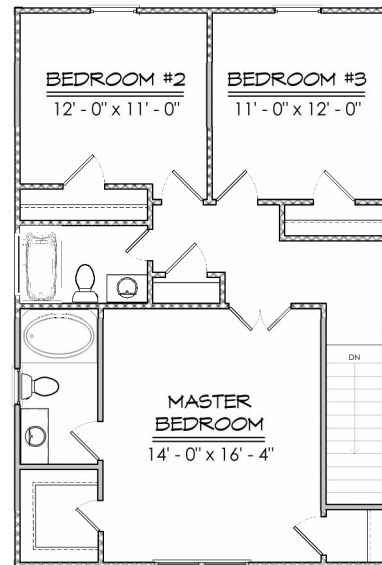

The Cottage

- ◆ 3 Bedrooms
- ◆ 2 ½ Baths
- ◆ Large Living Room
- ◆ Vaulted Master Ceiling
- ◆ 1718 Square Feet

Layouts, finishes, & prices subject to change

© 2009 – Ashmore Homes, Inc.