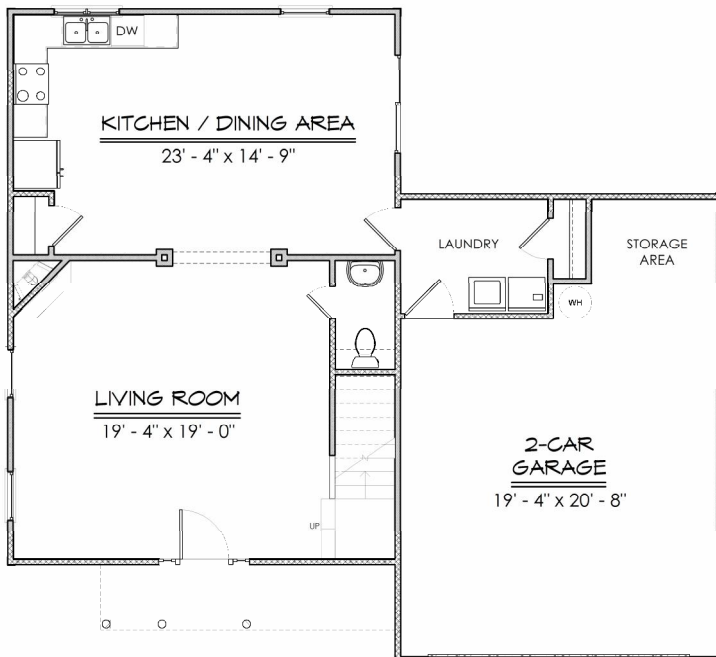

The Cottage

- ◆ 3 Bedrooms
- ◆ 2 ½ Baths
- ◆ Large Living Room
- ◆ Vaulted Master Ceiling
- ◆ 1718 Square Feet

Layouts, finishes, & prices subject to change

© 2009 – Ashmore Homes, Inc.