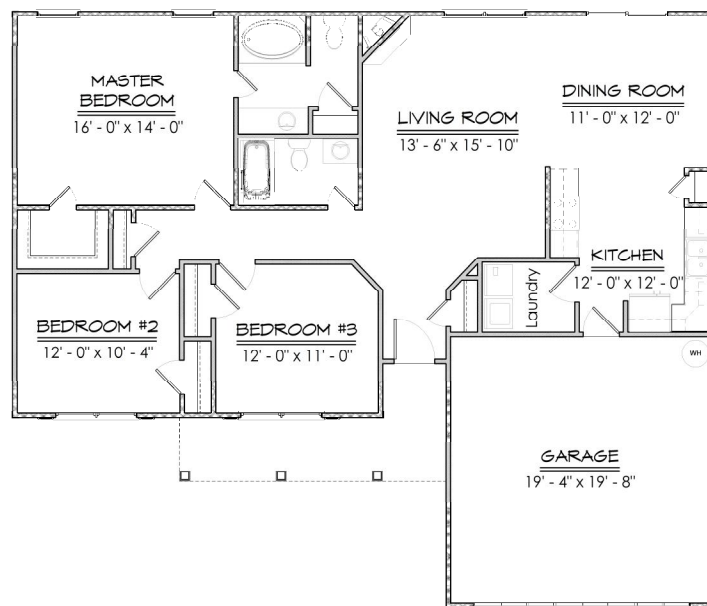

The Expanded Cardinal

- ◆ 3 Bedrooms
- ◆ 2 Baths
- ◆ Open Living Area
- ◆ Corner Fireplace
- ◆ 1418 Square Feet

LAYOUTS, FINISHES, & PRICES SUBJECT TO CHANGE

© 2009 – Ashmore Homes, Inc.