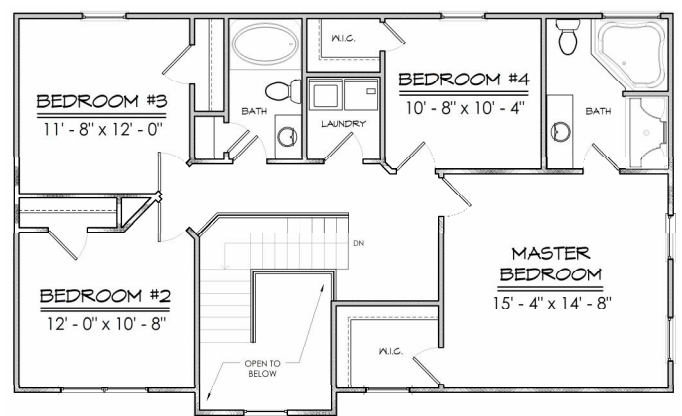

The Brownstone

- ◆ 4 Bedrooms
- ◆ 2 ½ Baths
- ◆ Open Foyer
- ◆ Large Porch
- ◆ 2014 Square Feet

Laysouts, finishes, & prices subject to change

© 2009 – Ashmore Homes, Inc.