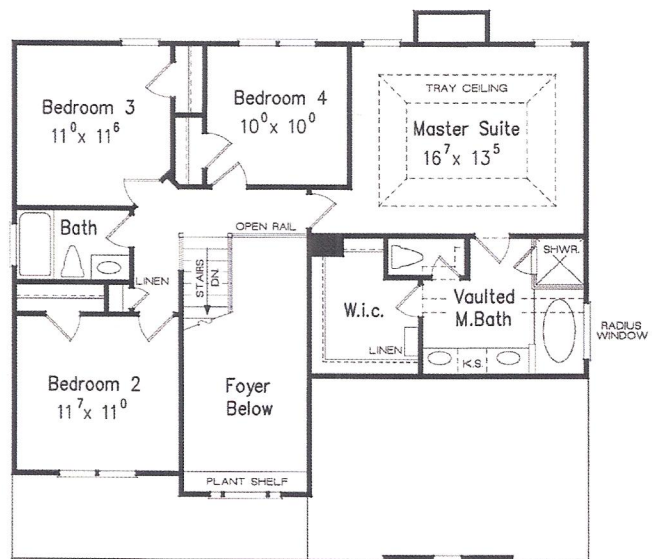

FIRST FLOOR PLAN

BENTRIDGE

1st Floor 947 sq. ft.
 2nd Floor 981 sq. ft.
 Total 1928 sq. ft.

Overall Dimensions
 41'-0" x 39'-4"

SECOND FLOOR PLAN