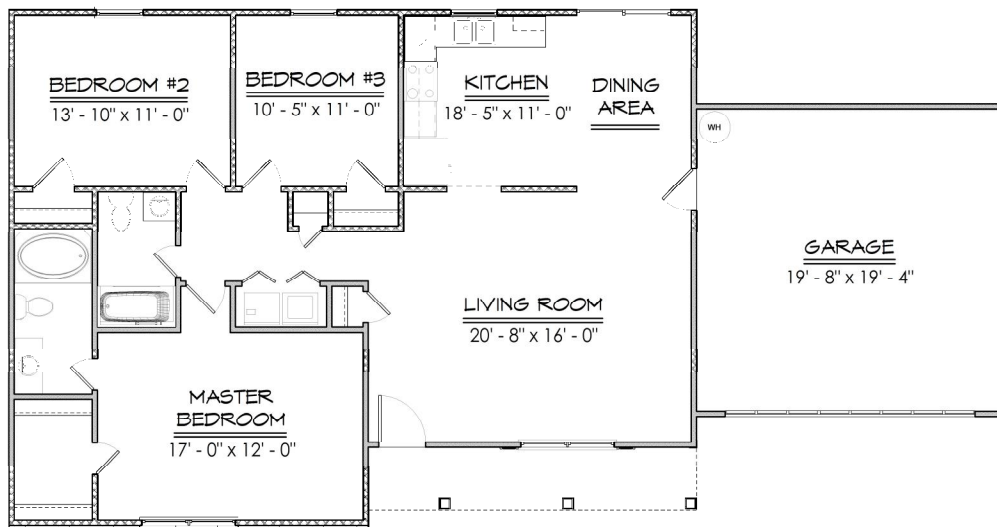

The Belmont I

- ◆ 3 Bedrooms
- ◆ 2 Baths
- ◆ Large Living Room
- ◆ Vaulted Ceilings
- ◆ 1343 Square Feet

Layouts, finishes, & prices subject to change

© 2009 – Ashmore Homes, Inc.