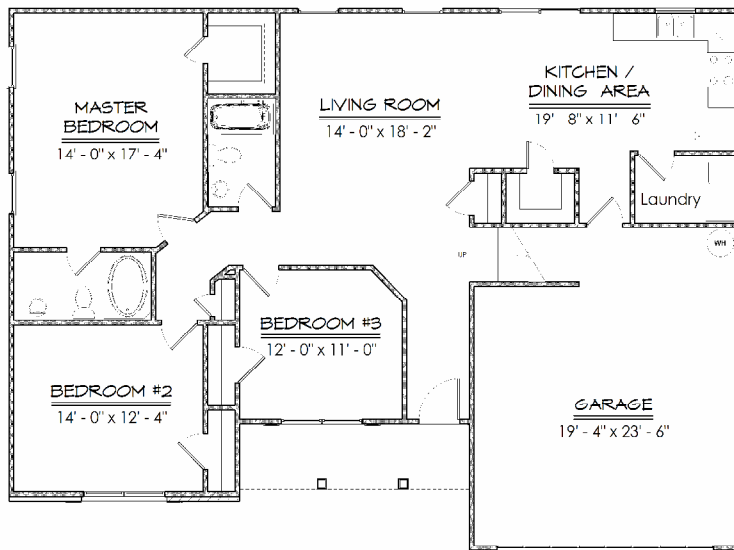

The Expanded Beasley

- ◆ 3 Bedrooms
- ◆ 2 Baths
- ◆ Large Living Room
- ◆ Cathedral Ceilings
- ◆ 1695 Square Feet

Layouts, finishes, & prices subject to change

© 2009 – Ashmore Homes, Inc.