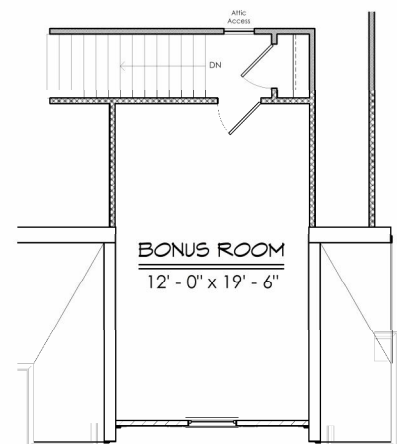

The Expanded Beasley

- ◆ 3 Bedrooms
- ◆ 2 Baths
- ◆ Large Living Room
- ◆ Cathedral Ceilings
- ◆ 1695 Square Feet

Layouts, finishes, & prices subject to change

© 2009 – Ashmore Homes, Inc.