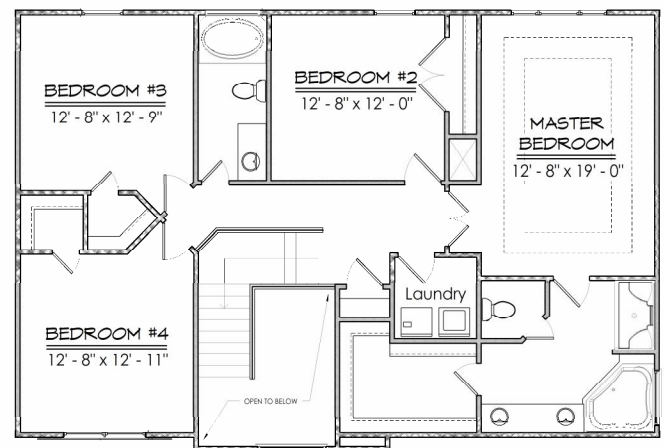

The 2663

- ◆ 4 Bedrooms
- ◆ 2 ½ Baths
- ◆ Living & Family Rooms
- ◆ Open Foyer
- ◆ 2663 Square Feet

Layouts, finishes, & prices subject to change

© 2009 – Ashmore Homes, Inc.