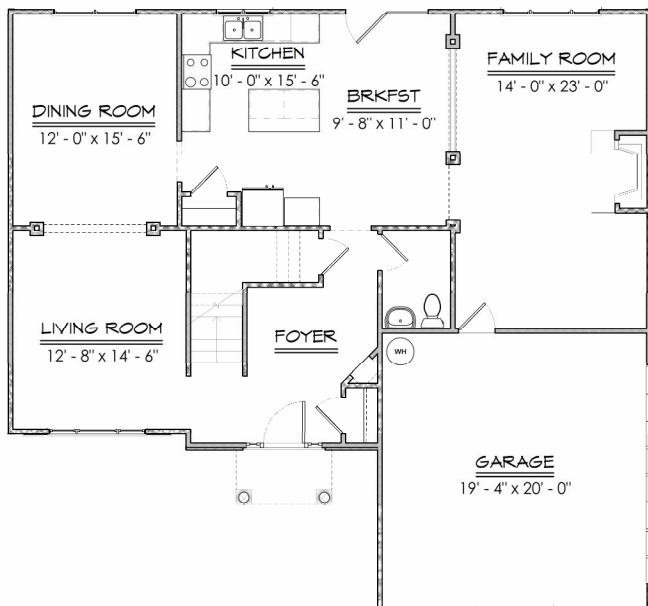

The 2663

- ◆ 4 Bedrooms
- ◆ 2 ½ Baths
- ◆ Living & Family Rooms
- ◆ Open Foyer
- ◆ 2663 Square Feet

Layouts, finishes, & prices subject to change

© 2009 – Ashmore Homes, Inc.